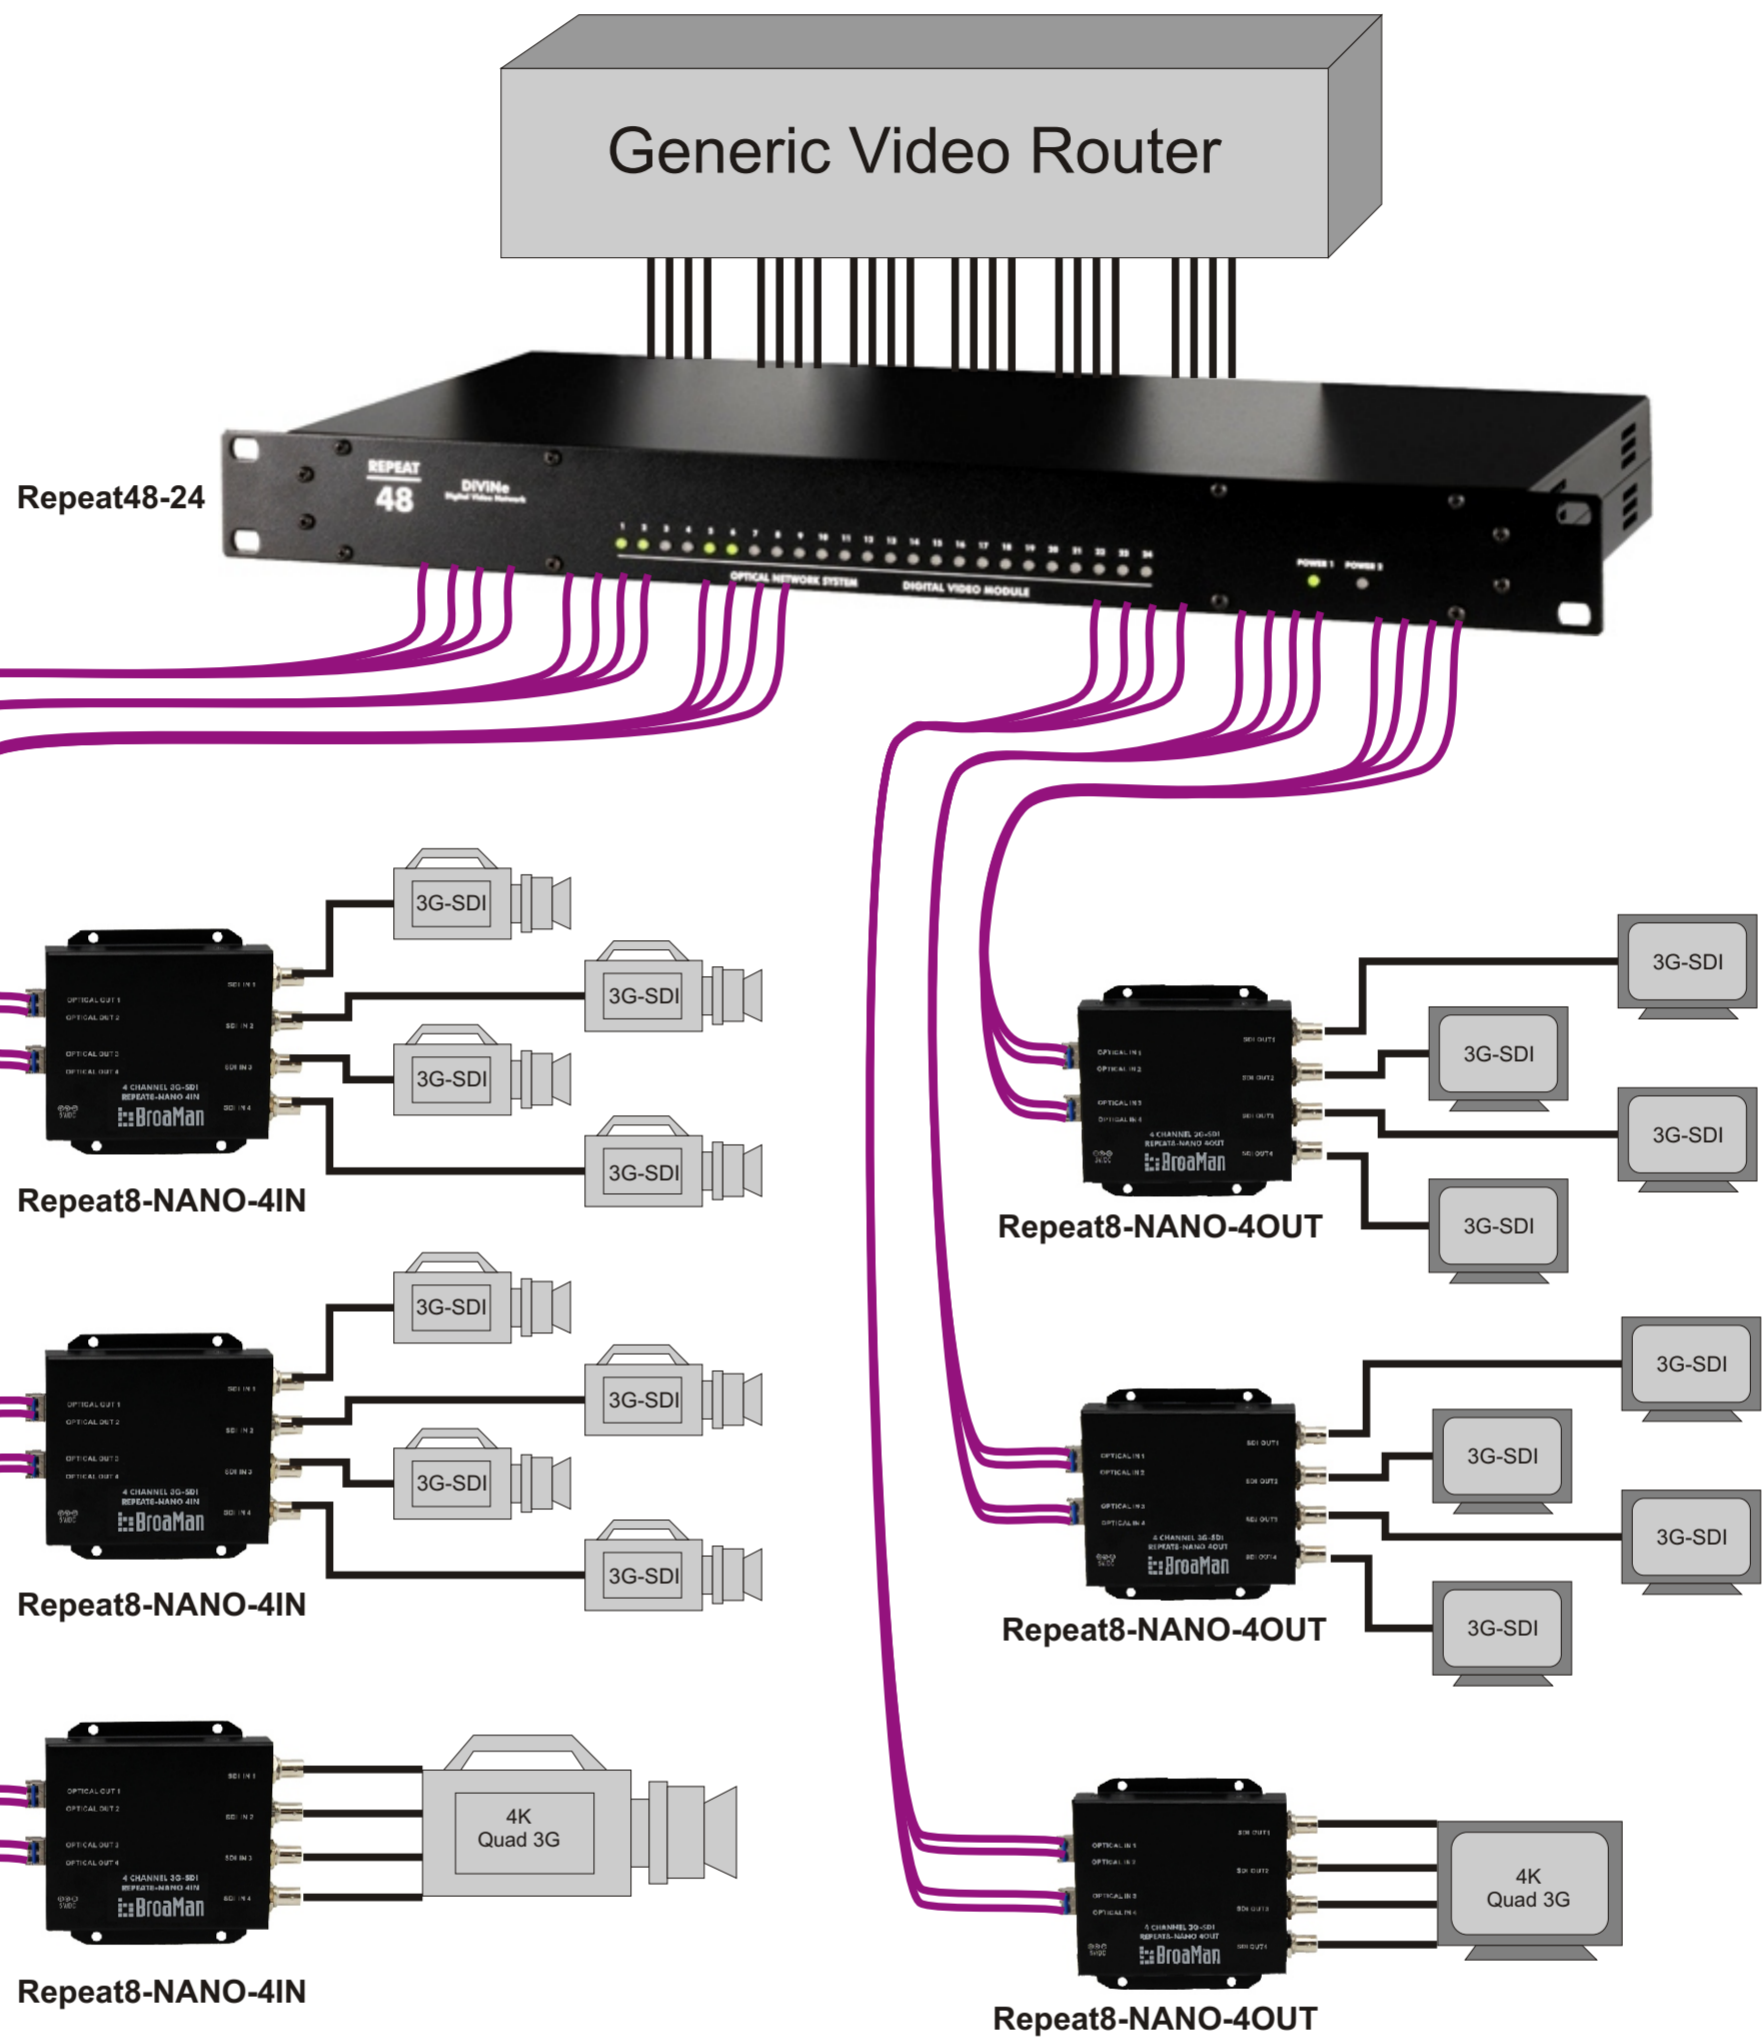

DATE	DESCRIPTION
171027	Drawn
-	-
-	-
-	-
-	-
CHECKED	DRAWN
-	MJ

Route66
Video Router