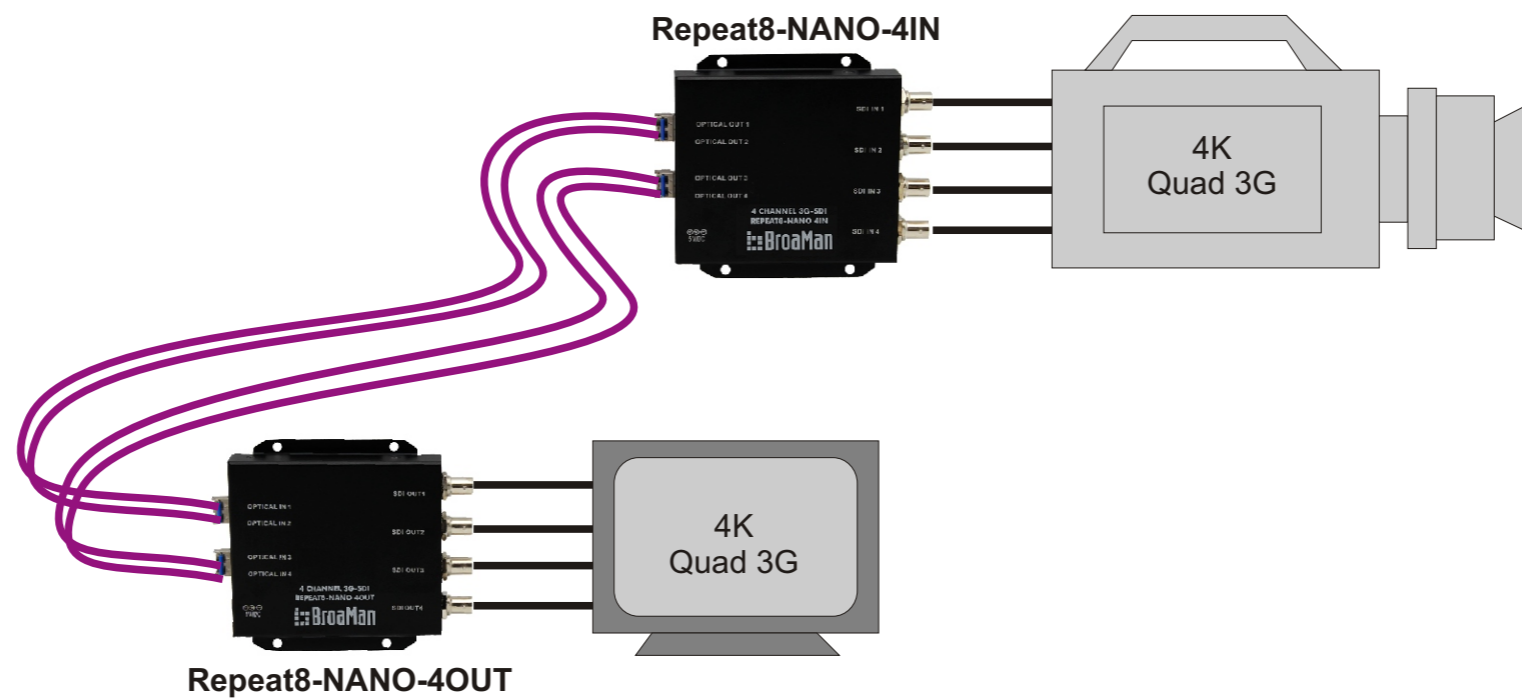

Broadcast Manufacturer

BroaMan GmbH
Lohenstr. 8
82166 München-Gräfelfing
Germany

Tel: +49 (0)89-89 99 64 - 60
Fax: +49 (0)89-89 99 64 - 79
inquiry@broaman.com
www.broaman.com

TITLE		REVISIONS	
BroaMan Application Example Repeat8-NANO - 4K transport		DATE	DESCRIPTION
		171027	Drawn
DATE ORIGINAL		-	-
27-10-2017	SCALE	-	-
	NA	-	-
LATEST REVISION	PROJECT NO.	CHECKED	DRAWN
27-10-2017	NA	-	MJ