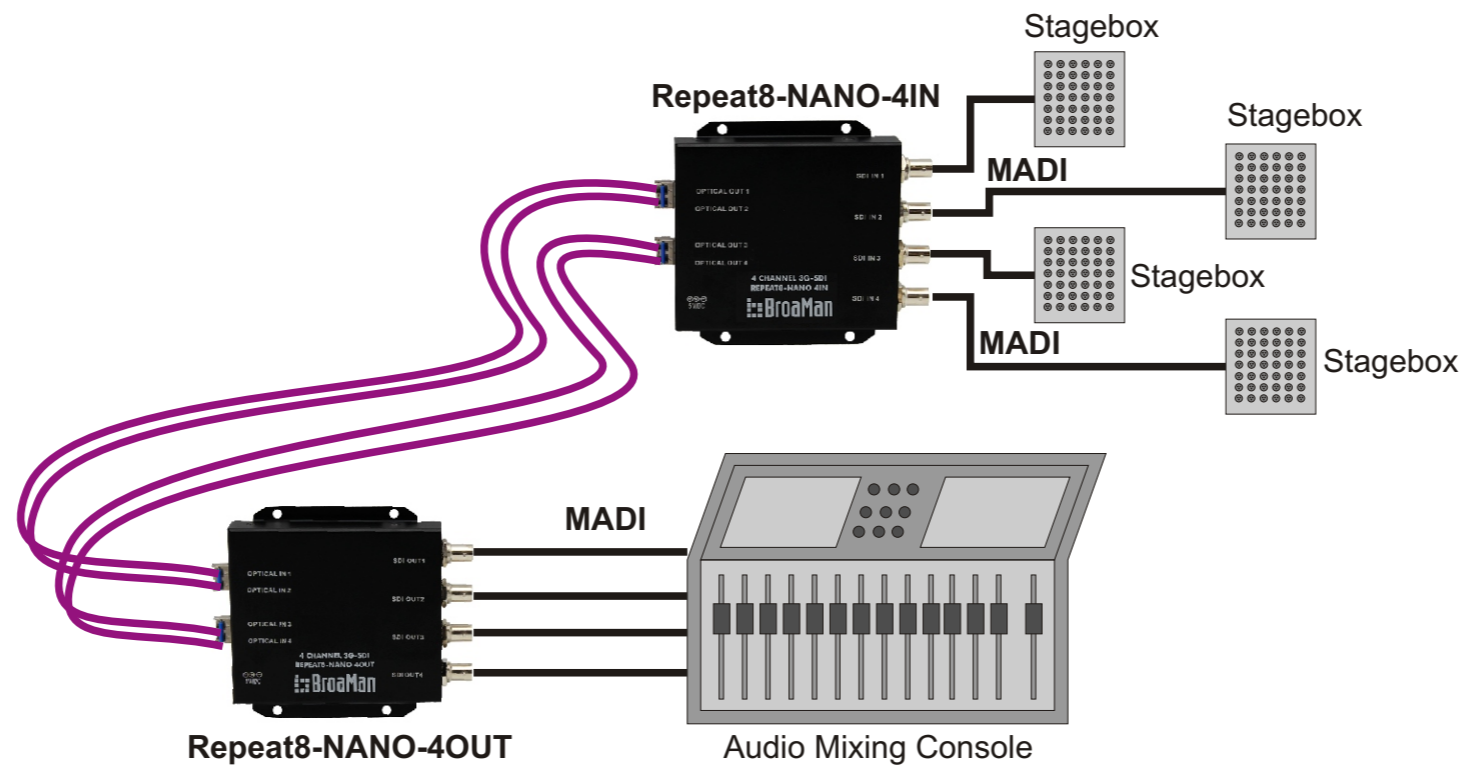

Broadcast Manufactur

BroaMan GmbH
Lohenstr. 8
82166 München-Gräfelfing
Germany

Tel: +49 (0)89-89 99 64 - 60
Fax: +49 (0)89-89 99 64 - 79
inquiry@broaman.com
www.broaman.com

TITLE		REVISIONS	
		DATE	DESCRIPTION
BroaMan Application Example Repeat8-NANO - MADI transport		171027	Drawn
		-	-
		-	-
		-	-
		-	-
DATE ORIGINAL	SCALE		
27-10-2017	NA		
LATEST REVISION	PROJECT NO.	CHECKED	DRAWN
27-10-2017	NA	-	MJ